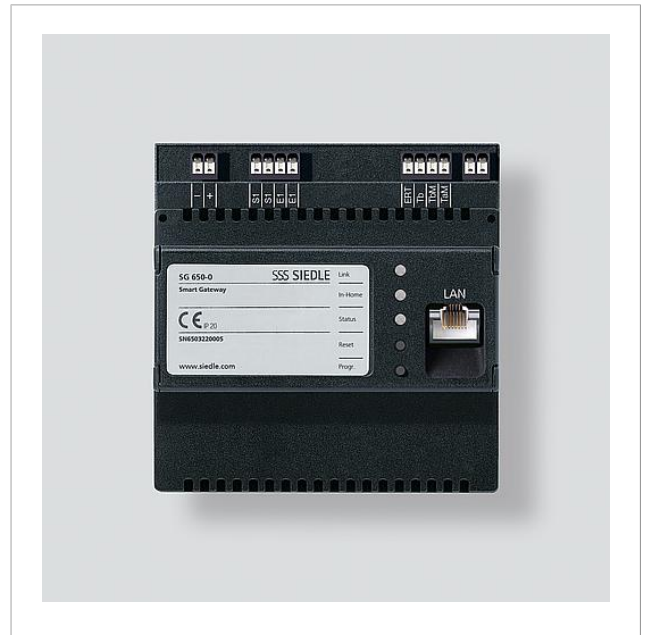

Product description

User licence for an additional IP user at the Smart Gateway (SG 650-...).

The licence is linked to the hardware. If a Smart Gateway fails, Siedle transfers all purchased licences free of charge to an identical substitute device (investment protection).

Order notes

Customers outside of Germany can contact one of our international representatives.
To place your order, the MAC address of the Smart Gateway is required.

Article information

Article designation	Article description	Colour/Material	KG SAP article no.
BLC 250-0	Bus licence client	Others	S 200048823-00

Accessories

Article designation	Article description	Colour/Material	KG SAP article no.
SG 650-0	Smart Gateway Professional	Black	D 200048807-00

SG 650-0 Smart Gateway	Product information	559 kB	Download
	Commissioning instruction	971 kB	Download
	Commissioning instruction	934 kB	Download
SG 650-0 Release Notes V. 1.4	Release Notes	209 kB	Download
SG 650-0 Firmware V. 1.4	Firmware	223 MB	Download
SG 150-0 / SG 650-0 Release Notes V 1.1.0 / V 1.5.0	Release Notes	253 kB	Download