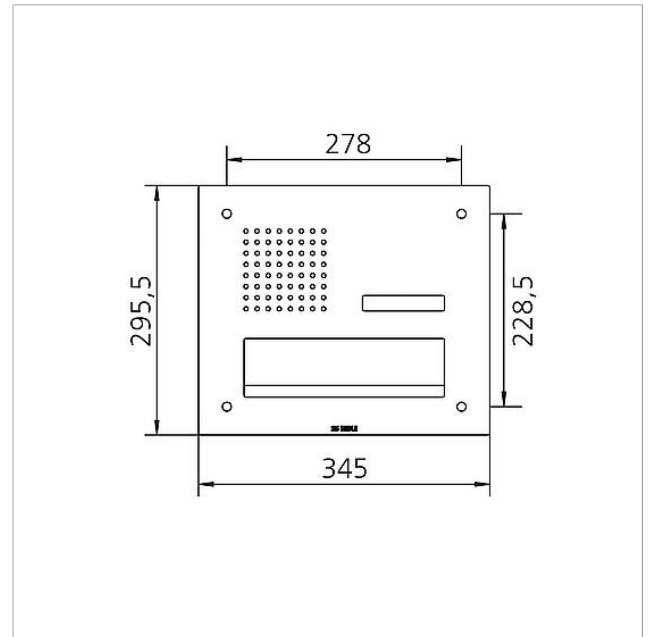

Siedle Classic pass-through letterbox front audio
CL 411 BD2A 01 B

Page 3