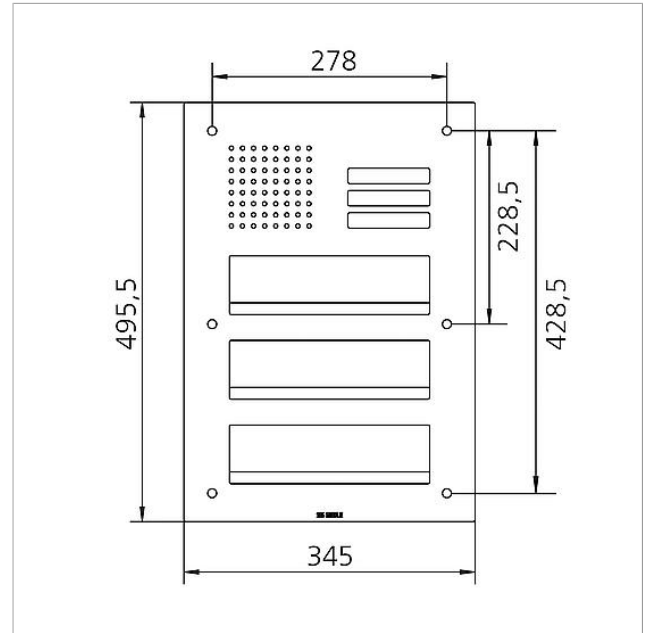

Siedle Classic pass-through letterbox front audio
CL 411 BD2A 01 B

Page 4