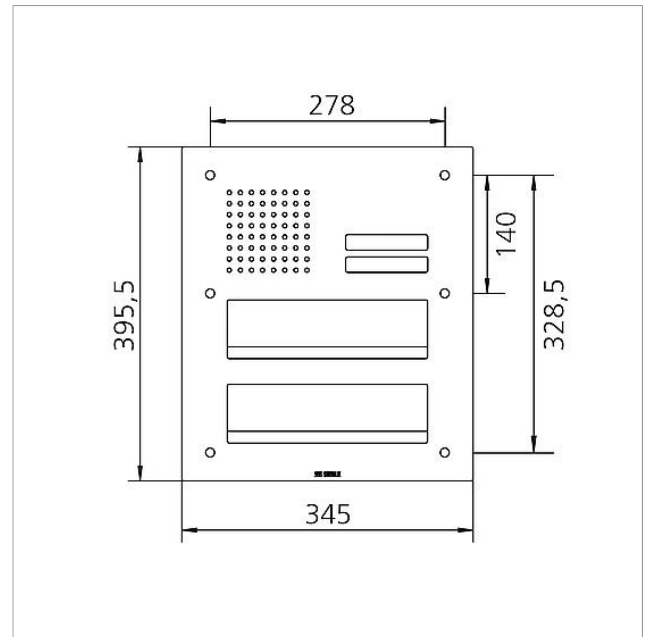

Siedle Classic pass-through letterbox front audio
CL 411 BD2A 01 B

Page 3