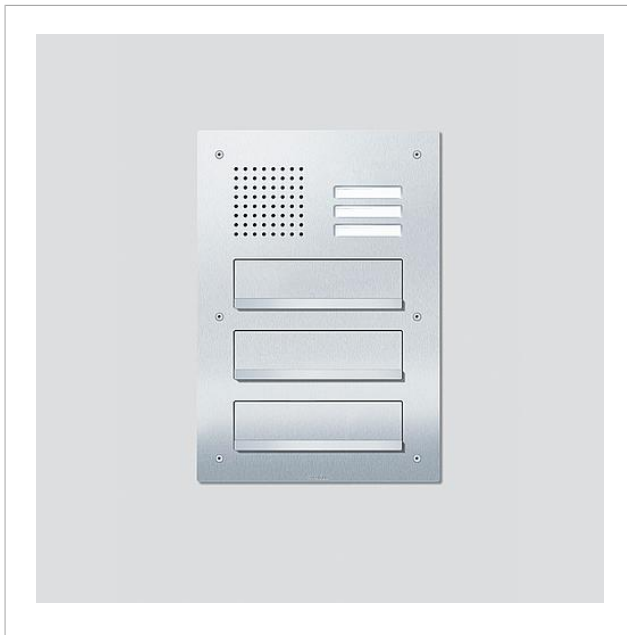

Siedle Classic pass-through letterbox front audio
CL 411 BD2A 01 N

Page 1

Product description

Classic pass-through letterbox for the 1+n system with stainless steel front, brushed V4A. Only for mounting on existing flush-mount housing of series TL 411.

Siedle Classic pass-through letterbox front audio
CL 411 BD2A 01 N

Page 2

Accessories

Article designation	Article description	Colour/Material	KGSAP article no.
ZNSM/CL-02	Metal Classic accessory nameplate	Others	D 200043063-00

Spare parts

Article designation	Article description	Colour/Material	KGSAP article no.
CL 02 Siedle Classic	Complete button without circuit board	Others	E 200044537-00
CL 02 Siedle Classic	Nameplate upper part call button	Clear glass	E 200029966-00
CL 02-1 Siedle Classic	Button circuit board	Others	E 200044533-00
CL 02-2 Siedle Classic	Button circuit board	Others	E 200044534-00
CL 02-3 Siedle Classic	Button circuit board	Others	E 200044535-00
TL 111/411-...	Bit for Portavox dual-hole screws	Others	E 210007473-01

Siedle Classic pass-through letterbox front audio
CL 411 BD2A 01 N

Page 3

Siedle Classic pass-through letterbox front audio
CL 411 BD2A 01 N

Page 4

Siedle Classic pass-through letterbox front audio
CL 411 BD2A 01 N