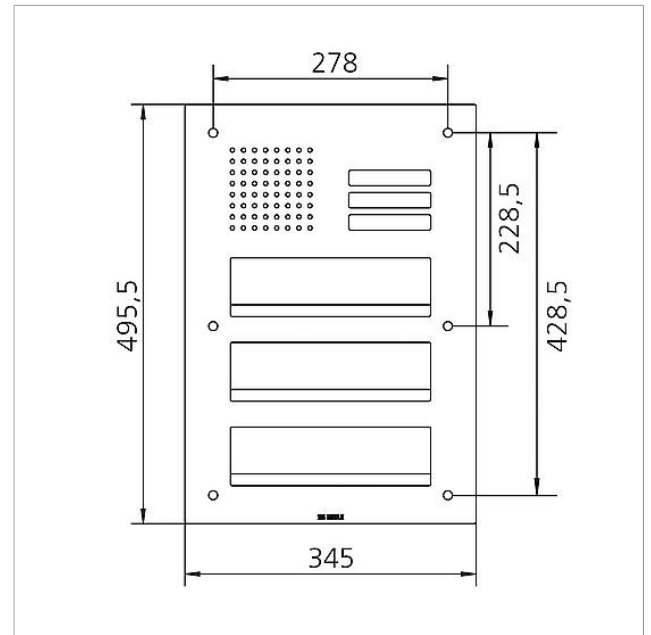

Siedle Classic pass-through letterbox front audio
CL 411 BD2A 01 N

Page 4