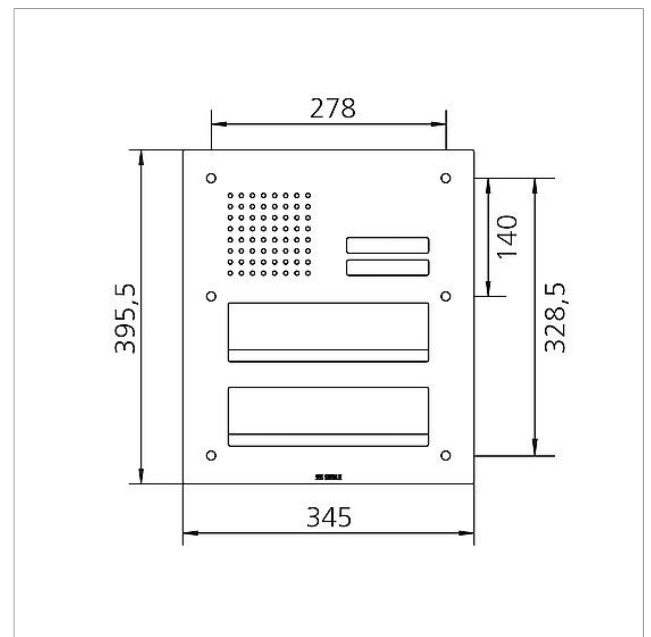

Siedle Classic pass-through letterbox front audio
CL 411 BD2A 01 N

Page 3