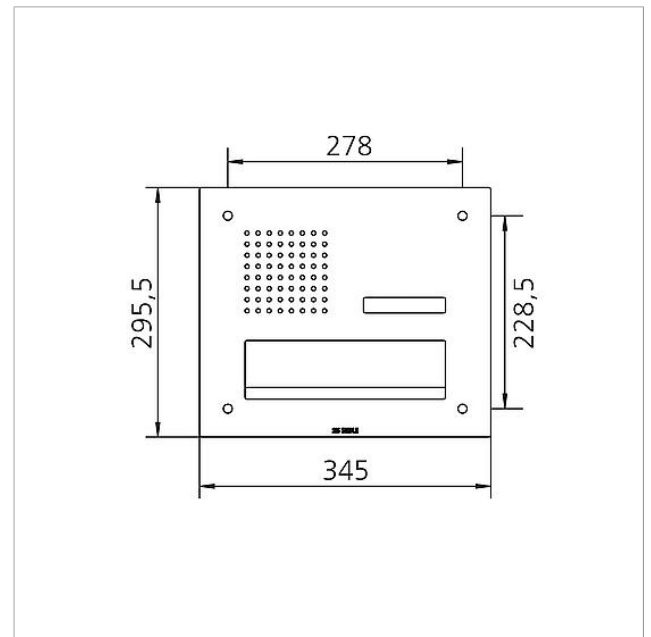

Siedle Classic pass-through letterbox front audio
CL 411 BD2A 01 N

Page 3