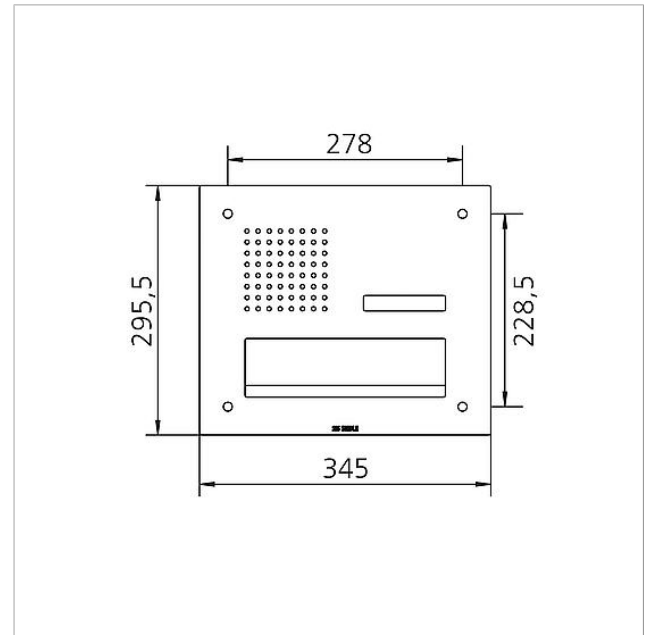

Siedle Classic pass-through letterbox front audio
CL 411 BD2A 01 R

Page 3