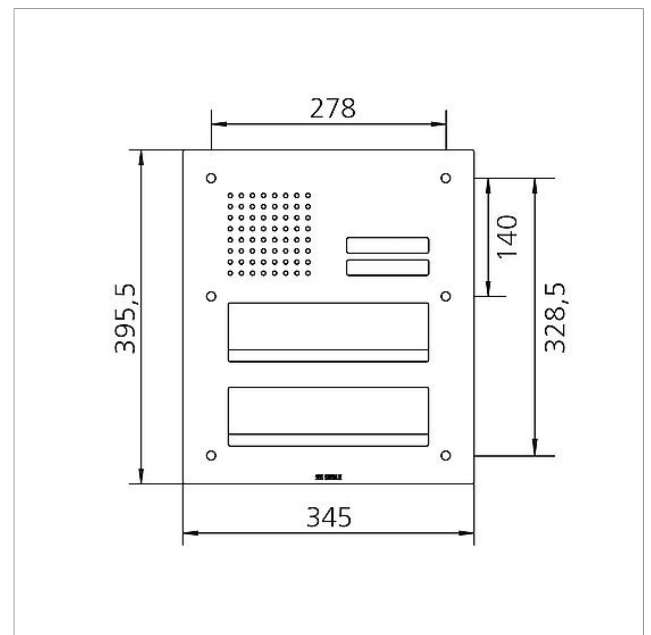

Siedle Classic pass-through letterbox front audio
CL 411 BD2A 01 R

Page 3