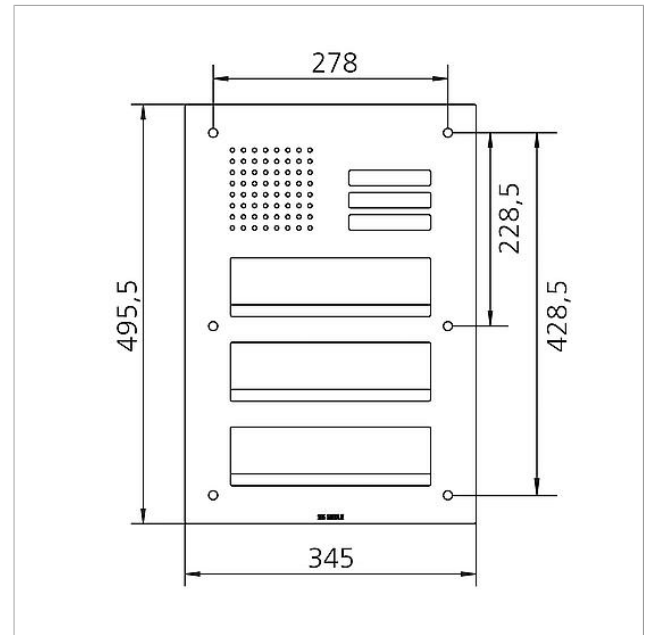

Siedle Classic pass-through letterbox front audio
CL 411 BD2A 01 R

Page 4