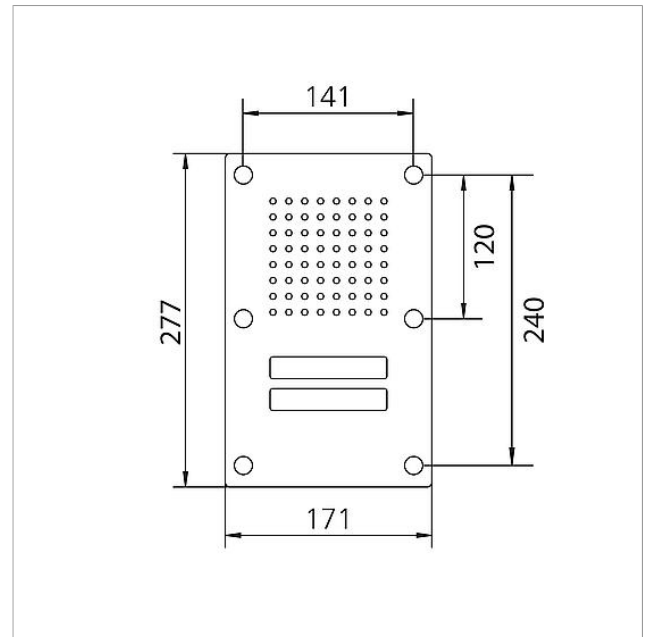

Siedle Classic door station audio
CL 111-1 R-02

Page 3