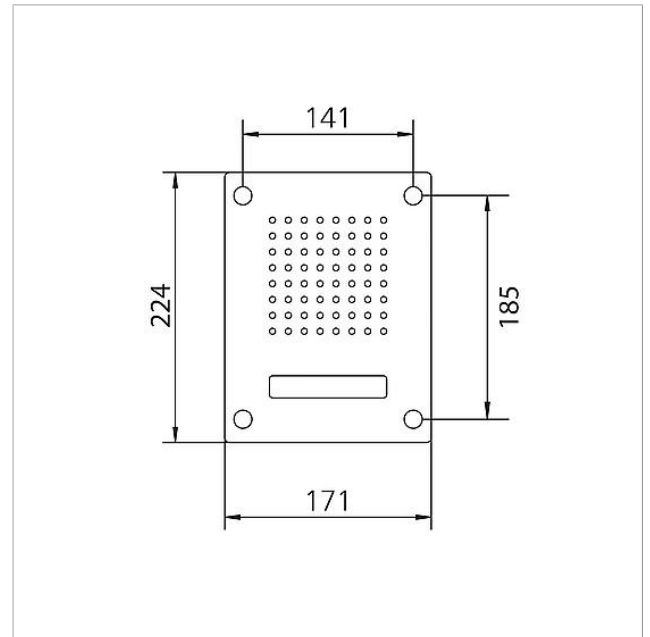

Siedle Classic door station audio
CL 111-1 R-02

Page 3