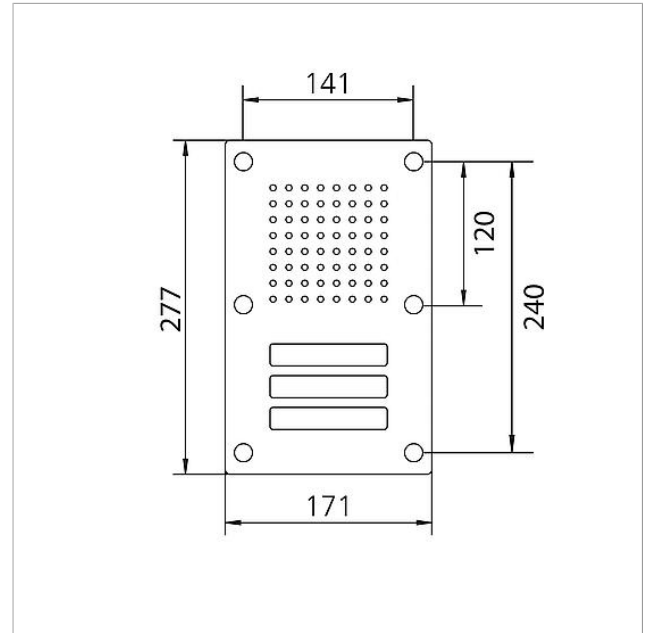

Siedle Classic door
station audio
CL 111-1 R-02

Page 4