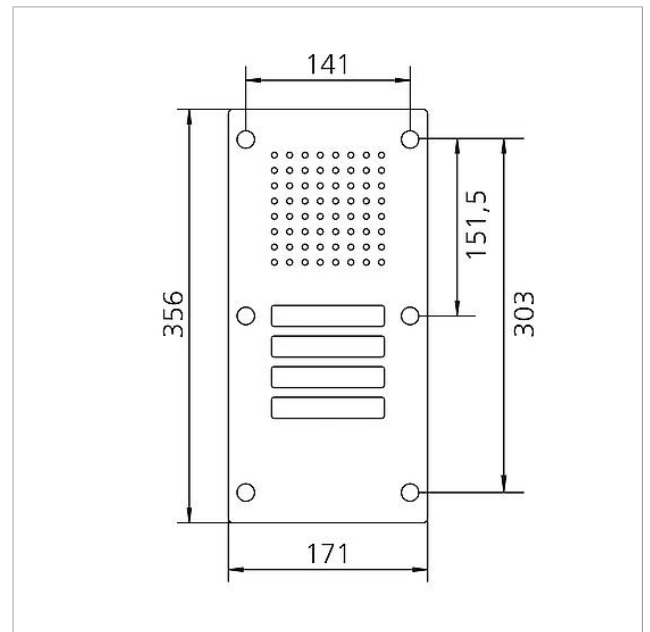

Siedle Classic door
station audio
CL 111-1 R-02

Page 4