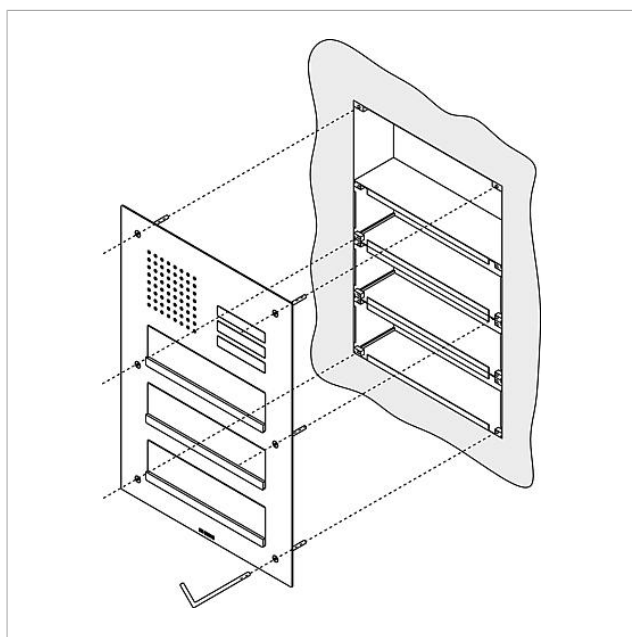

Siedle Classic door
station audio
CL 111-1 R-02

Page 6