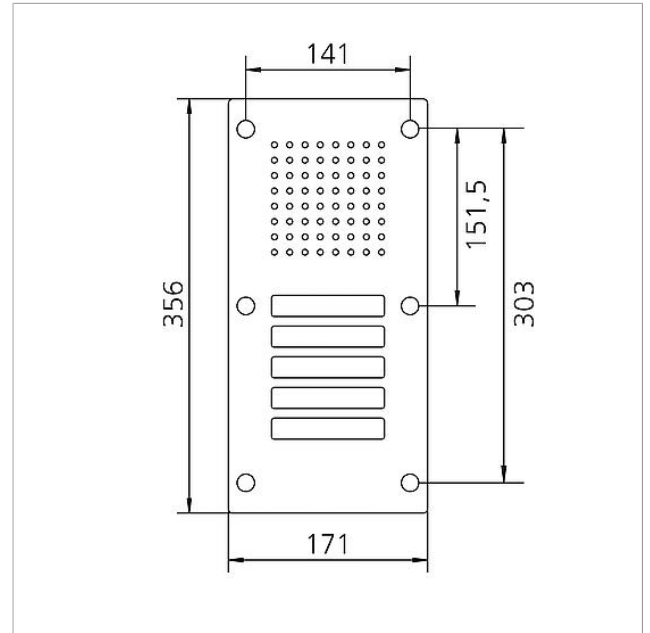

Siedle Classic door
station audio
CL 111-1 N-02

Page 5