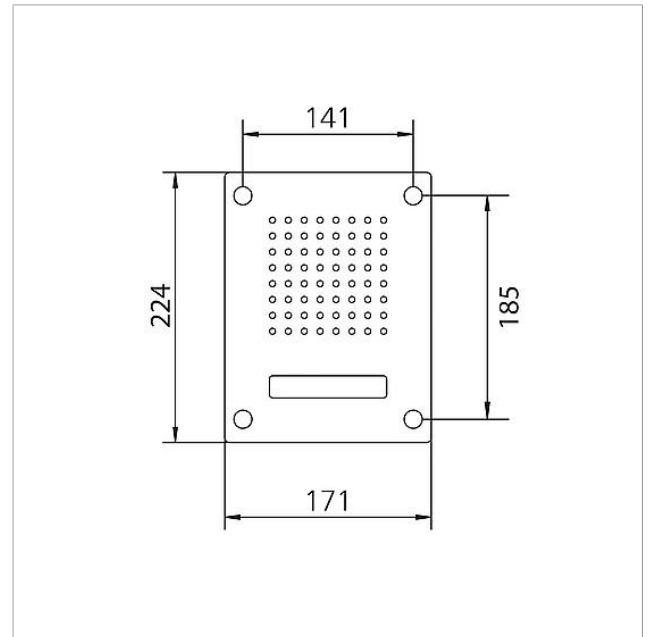

Siedle Classic door station audio
CL 111-1 N-02

Page 3