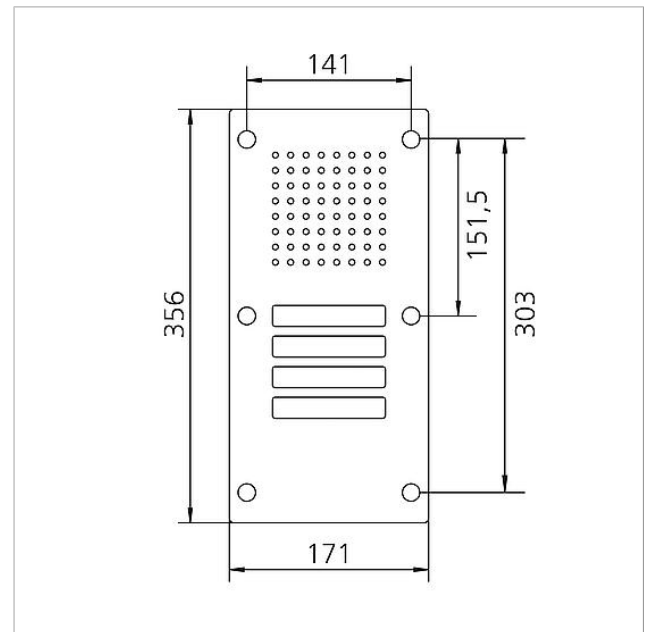

Siedle Classic door
station audio
CL 111-1 N-02

Page 4