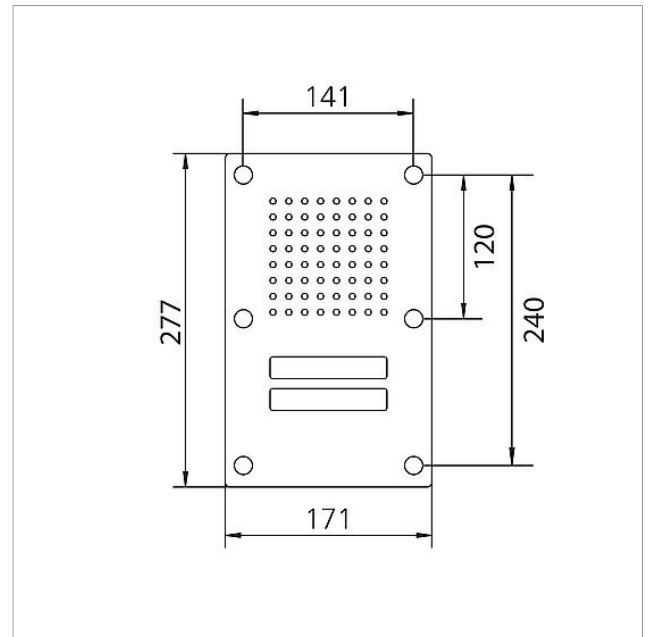

Siedle Classic door station audio
CL 111-1 N-02

Page 3