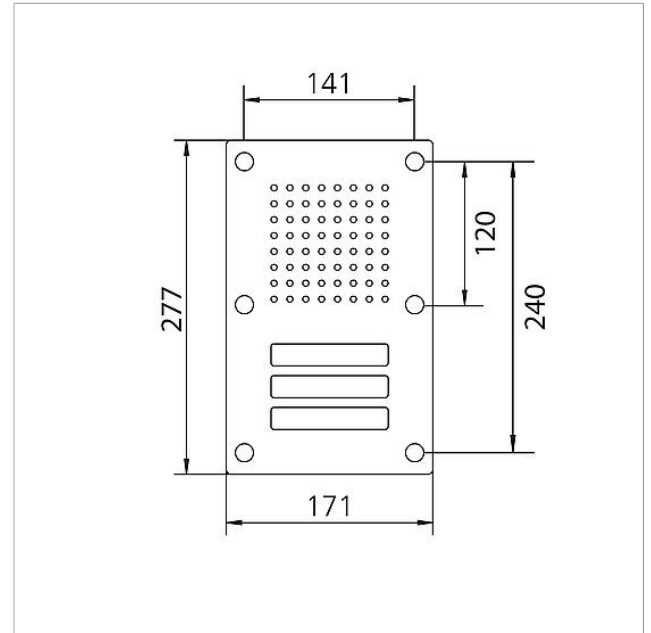

Siedle Classic door
station audio
CL 111-1 N-02

Page 4