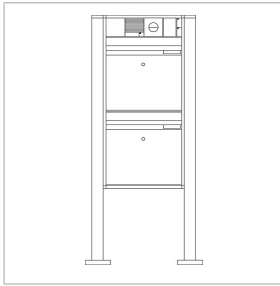

Free-standing letterbox
with upright columns
BG/SR 611-4/9-0

Page 3