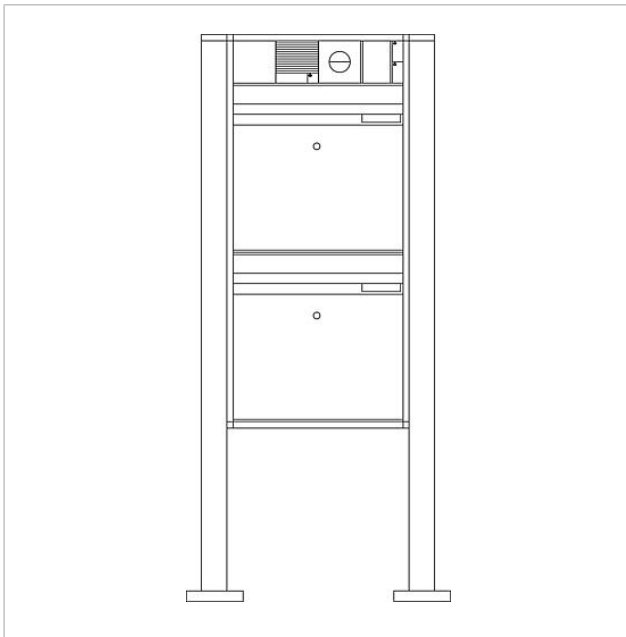

Free-standing letterbox
with upright columns
BG/SR 611-4/9-0

Page 3