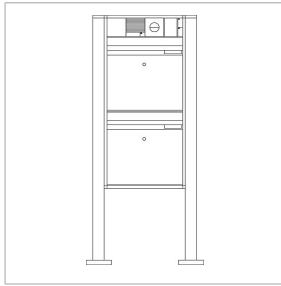

Free-standing letterbox
with upright columns
BG/SR 611-4/9-0

Page 1

Product description

Free-standing letterbox with standpipes to accommodate 2 letterbox or storage compartment modules. 4 module slots to accommodate info sign modules, surface area lights and function modules in the upper section. Intercom module and additional functional modules within easy ergonomical operating reach. Aluminium profile with base flange. Letterbox housing with aluminium rear panel with coating / paintwork finish. Complete with letterbox housing, standard pipes and base flange with fixing accessories such as heavy-duty dowels etc.

Specifications

Dimensions (mm) W x H x D:	647 x 1344 x 150	647 x 1344 x 150	647 x 1344 x 150
Weight (kg):	20.85	21.13	22

Article information

Article designation	Article description	Colour/Material	KGSAP article no.
BG/SR 611-4/9-0 AG	Free-standing letterbox with upright columns	Anthracite grey	B 210005010-00
BG/SR 611-4/9-0 DG	Free-standing letterbox with upright columns	Micaceous dark grey	B 200039363-00
BG/SR 611-4/9-0 SM	Free-standing letterbox with upright columns	Silver metallic	B 200023157-00
BG/SR 611-4/9-0 W	Free-standing letterbox with upright columns	White	B 200023155-00