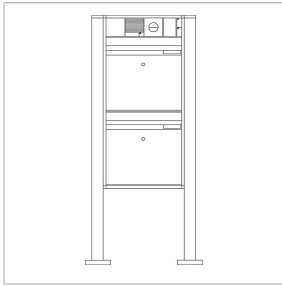

Free-standing letterbox
with upright columns
BG/SR 611-4/9-0

Page 4

BG/SR 611-... Free-standing letterbox with upright columns	Product information	1,3 MB	Download
	Additional information	109 kB	Download