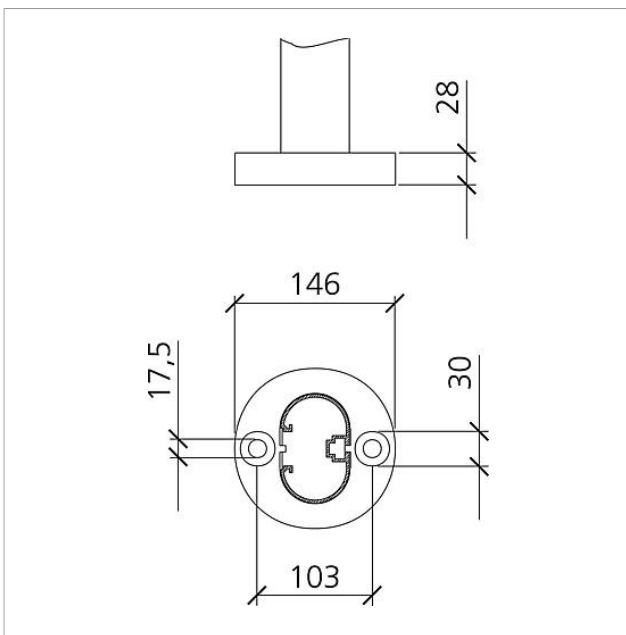

Free-standing letterbox
with upright columns
BG/SR 611-4/9-0

Page 3