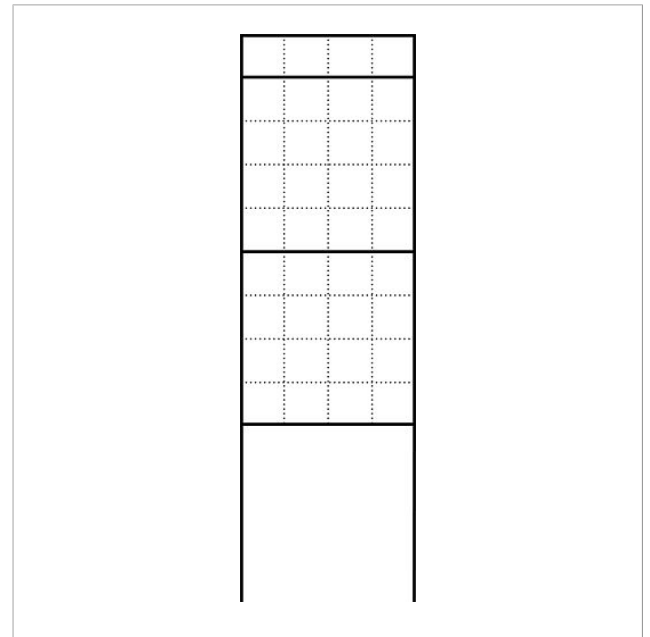

Free-standing letterbox
with upright columns
BG/SR 611-4/9-0

Page 3