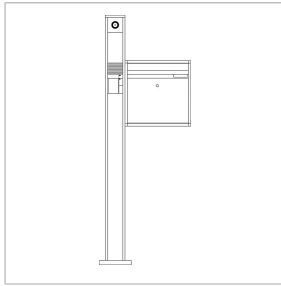

Free-standing
communication
pedestal
BG/KSF 611-10 G-R

Page 2

Accessories

Article designation	Article description	Colour/Material	KG SAP article no.
Vario 611 AG	Touch-up applicator	Anthracite grey	0 210007124-00
Vario 611 DG	Touch-up applicator	Micaceous dark grey	0 210007123-00
Vario 611 SM	Touch-up applicator	Silver metallic	0 210007117-00
Vario 611 W	Touch-up applicator	White	0 210007116-00
ZE/KS/KSF 611-0	Ground element accessory	Others	A 200036337-00

Spare parts

Article designation	Article description	Colour/Material	KG SAP article no.
KS/KSF/KSFB/SR 61x-... AG	Screw cover	Anthracite grey	E 210005312-00
KS/KSF/KSFB/SR 61x-... DG	Screw cover	Micaceous dark grey	E 210005313-00
KS/KSF/KSFB/SR 61x-... SM	Screw cover	Silver metallic	E 210005311-00
KS/KSF/KSFB/SR 61x-... W	Screw cover	White	E 210005310-00
RGA/RGF 611-3/1 W	Pass-through flap with removal door	White	E 210006031-00