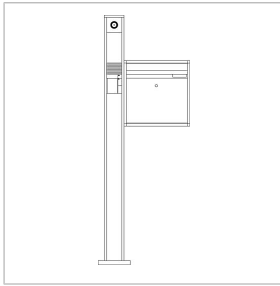

Free-standing
communication
pedestal
BG/KSF 611-10 G-R

Page 3