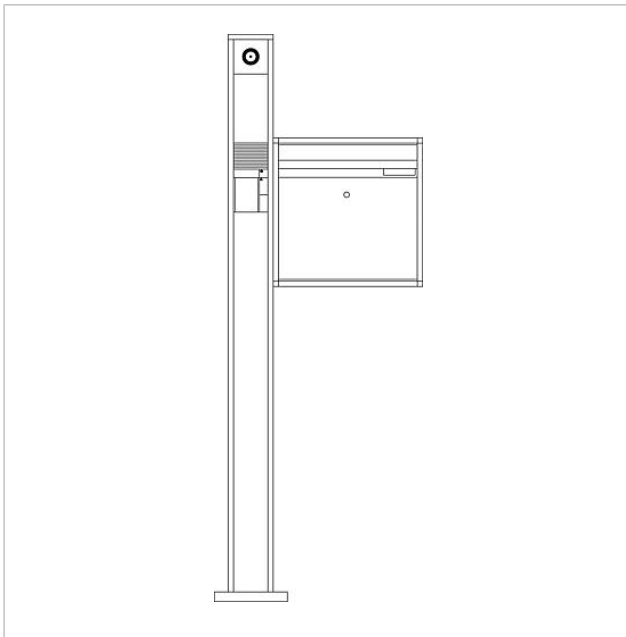

Free-standing
communication
pedestal
BG/KSF 611-10 G-R

Page 3